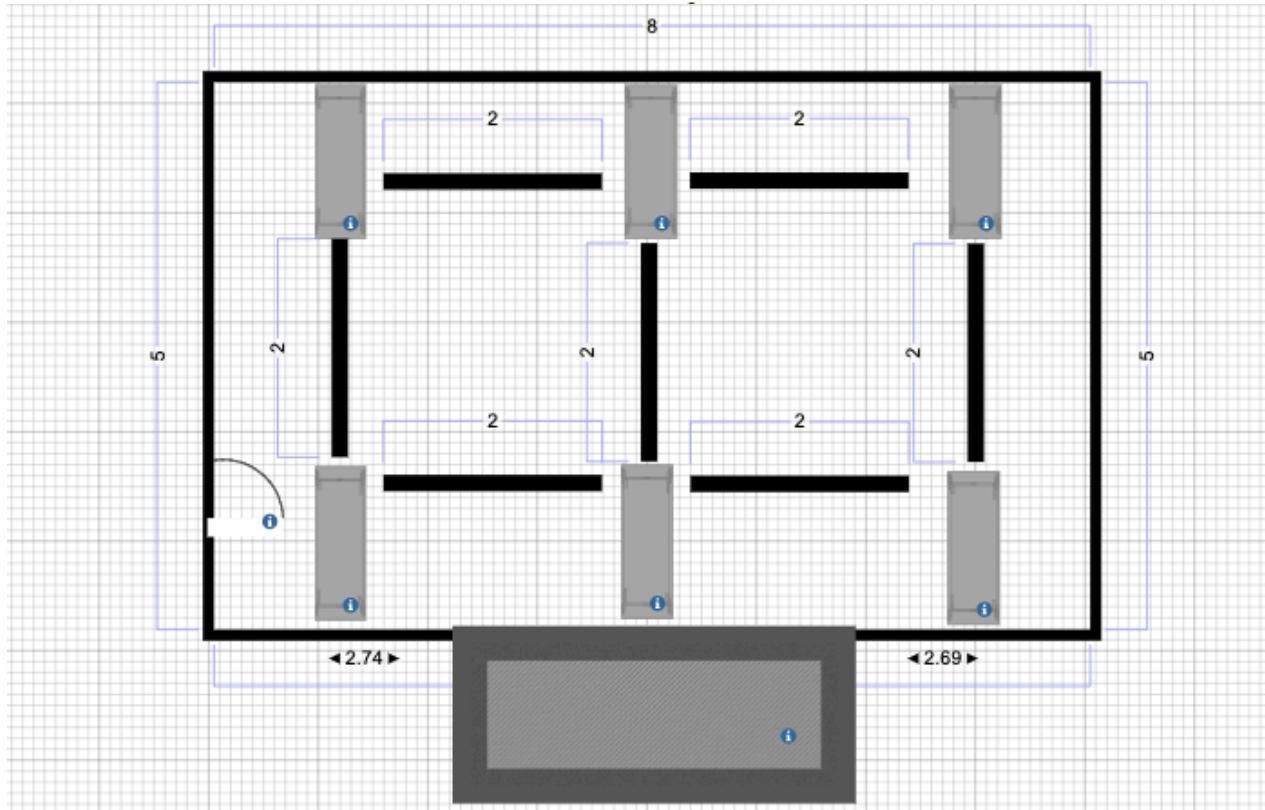

Art rooms - Hurworth Grange

= pilates mat

= indication of adequate social distancing (2m)

Access to class:

- 1) All participants to wear a mask as they walk through the building.
- 2) Fire doors not to be propped open.

Entering the room

- 1) Hand sanitiser to be provided by instructor.
- 2) Clients fill up spaces from far wall first and to stay within their section

Social distancing

- 1) Instructor to use the alcove area and all participants to stay within their mat zone - at least 2m apart.

Ventilation

- 1) All possible windows to be open

Leaving Class

- 1) Single file through door, maintaining 2m through the building.
- 1) Sanitise hands on exit of art rooms and main exit.

Site:	Art Rooms - Hurworth Grange	Drawing:	1	Project:	1	Drawn:	H Commene	Notes:	Pilates with Hazel 16 Roundhill Road Hurworth DL2 2DX
Title:	COVID-19 Social Distancing	Scale:	1:50 (1cm = 0.5m)	Date:	24/08/202	Rev:	A		